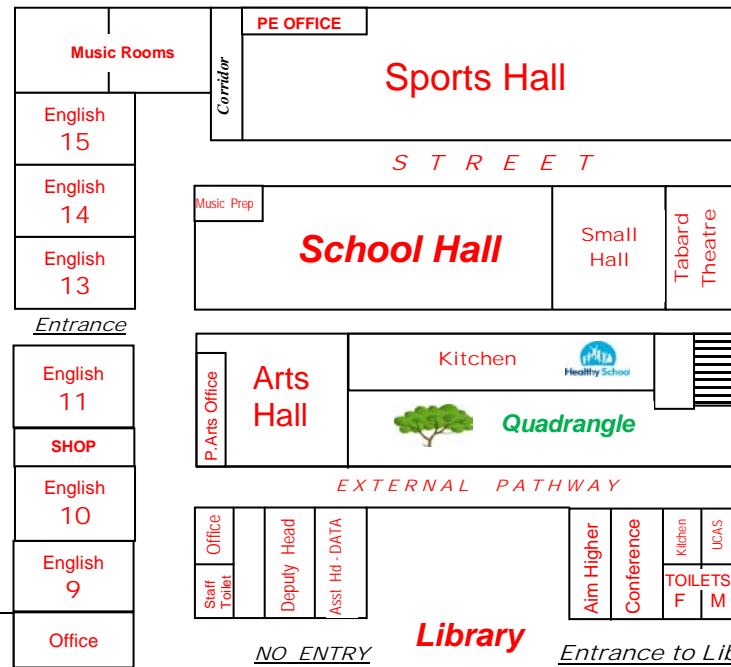

Claremont High School Ground Floor Map

**Emergency Evacuation
Assembly Point**

Field

Technology Block

Science Block

PLAY GROUND
PLAY GROUND

Languages Block

Sixth Form Block

Main Block

PLAY GROUND

MAIN ENTRANCE - Claremont Avenue

Entrance

Entrance

Entrance

Entrance

Entrance

Entrance

Entrance

RECEPTION Entrance

Visitors parking

ENTRANCE - The Greenway

Brent Music

Claremont High School First Floor and Second Floor Map

**Emergency Evacuation
Assembly Point**

Main Block 1st Floor