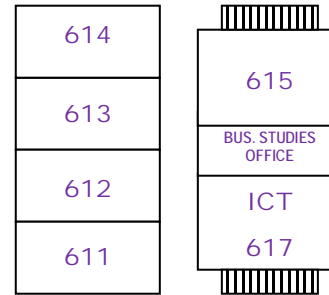

Entrance

Entrance

RECEPTION Entrance

Visitors parking

ENTRANCE - The Greenway

Brent Music

Claremont High School First Floor and Second Floor Map

**Emergency Evacuation
Assembly Point**

Field

Technology Block 1st Floor

Science Block 1st Floor

Social Sciences Sixth Form Block 1st Floor

Humanities / History Sixth Form Block 2nd Floor

Languages Block 1st Floor

Humanities Geography Languages Block 2nd Floor

Main Block 1st Floor