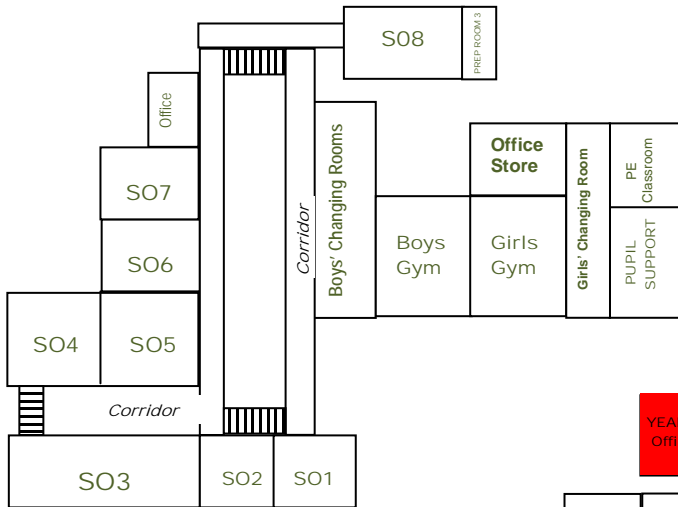

Claremont High School Ground Floor Map

**Emergency Evacuation
Assembly Point**

Field

Technology Block

Science Block

PLAY GROUND
PLAY GROUND

Languages Block

Sixth Form Block

Main Block

PLAY GROUND

MAIN ENTRANCE - Claremont Avenue

Entrance

Entrance

Entrance

Entrance

Entrance

Entrance

Entrance

RECEPTION Entrance

Visitors parking

ENTRANCE - The Greenway

Brent Music

Claremont High School First Floor and Second Floor Map

**Emergency Evacuation
Assembly Point**

Main Block 1st Floor