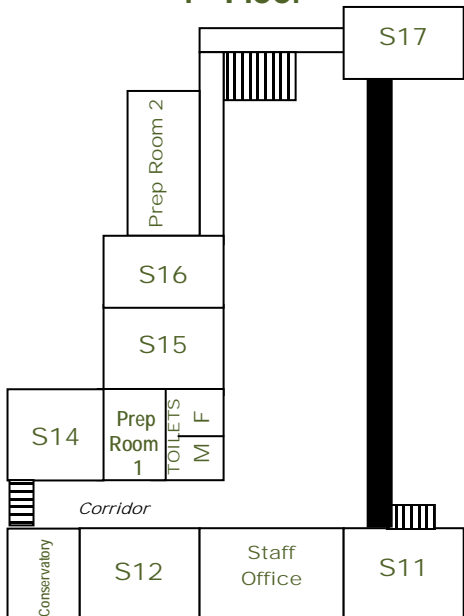

Entrance

Entrance

RECEPTION Entrance

Visitors parking

ENTRANCE - The Greenway

Brent Music

Claremont High School First Floor and Second Floor Map

**Emergency Evacuation
Assembly Point**

Field

Technology Block 1st Floor

Science Block 1st Floor

Social Sciences Sixth Form Block 1st Floor

Humanities / History Sixth Form Block 2nd Floor

Languages Block 1st Floor

Humanities Geography Languages Block 2nd Floor

Main Block 1st Floor