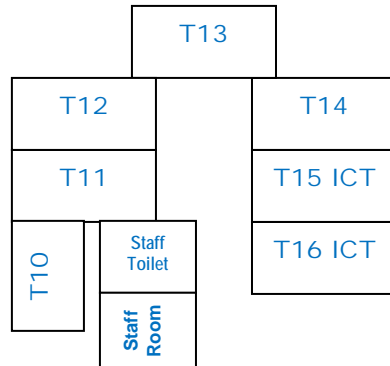

Entrance

Entrance

RECEPTION Entrance

Visitors parking

ENTRANCE - The Greenway

Brent Music

Claremont High School First Floor and Second Floor Map

**Emergency Evacuation
Assembly Point**

Field

Technology Block 1st Floor

Science Block 1st Floor

Social Sciences Sixth Form Block 1st Floor

Humanities / History Sixth Form Block 2nd Floor

Languages Block 1st Floor

Humanities Geography Languages Block 2nd Floor

Main Block 1st Floor