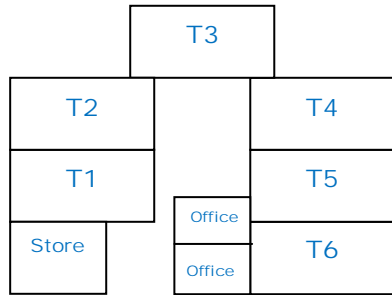

Claremont High School Ground Floor Map

**Emergency Evacuation
Assembly Point**

Field

Technology Block

Science Block

PLAY GROUND
PLAY GROUND

Languages Block

Sixth Form Block

Main Block

PLAY GROUND

MAIN ENTRANCE - Claremont Avenue

Entrance

Entrance

Entrance

Entrance

Entrance

Entrance

Entrance

RECEPTION Entrance

Visitors parking

ENTRANCE - The Greenway

Brent Music

Claremont High School First Floor and Second Floor Map

**Emergency Evacuation
Assembly Point**

Main Block 1st Floor